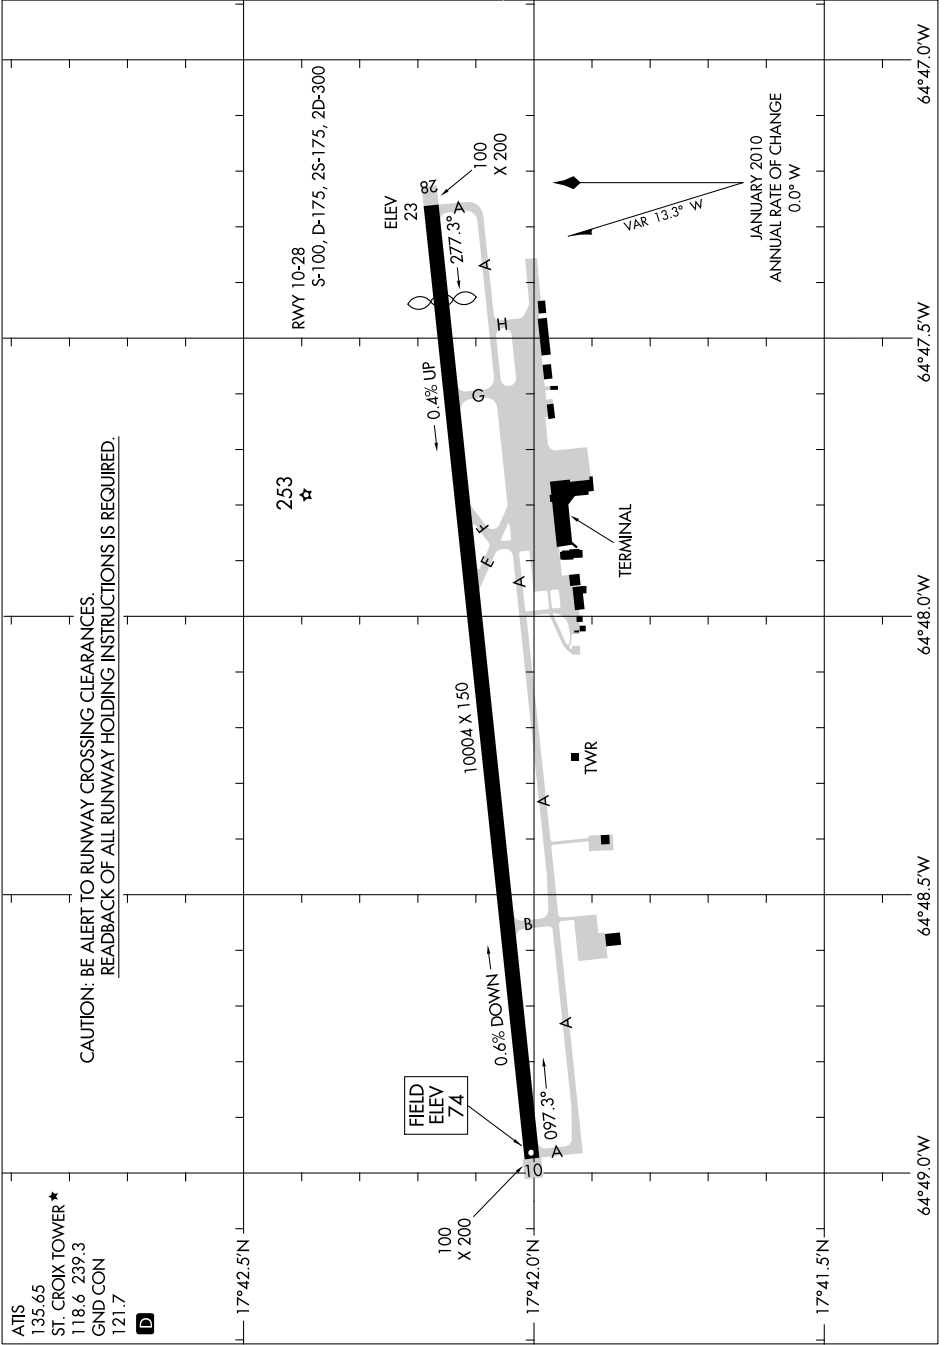

AIRPORT DIAGRAM

AL-5008 (FAA)

HENRY E ROHLSSEN (STX)(TISX)
CHRISTIANSTED, ST. CROIX, VIRGIN ISLANDS

SE-3, 08 JAN 2015 to 05 FEB 2015

CAUTION: BE ALERT TO RUNWAY CROSSING CLEARANCES.
READBACK OF ALL RUNWAY HOLDING INSTRUCTIONS IS REQUIRED.

ATIS 135.65
 ST. CROIX TOWER ★ 118.6 239.3
 GND CON 121.7
 D

AIRPORT DIAGRAM

CHRISTIANSTED, ST. CROIX, VIRGIN ISLANDS
HENRY E ROHLSSEN (STX)(TISX)

SE-3, 08 JAN 2015 to 05 FEB 2015