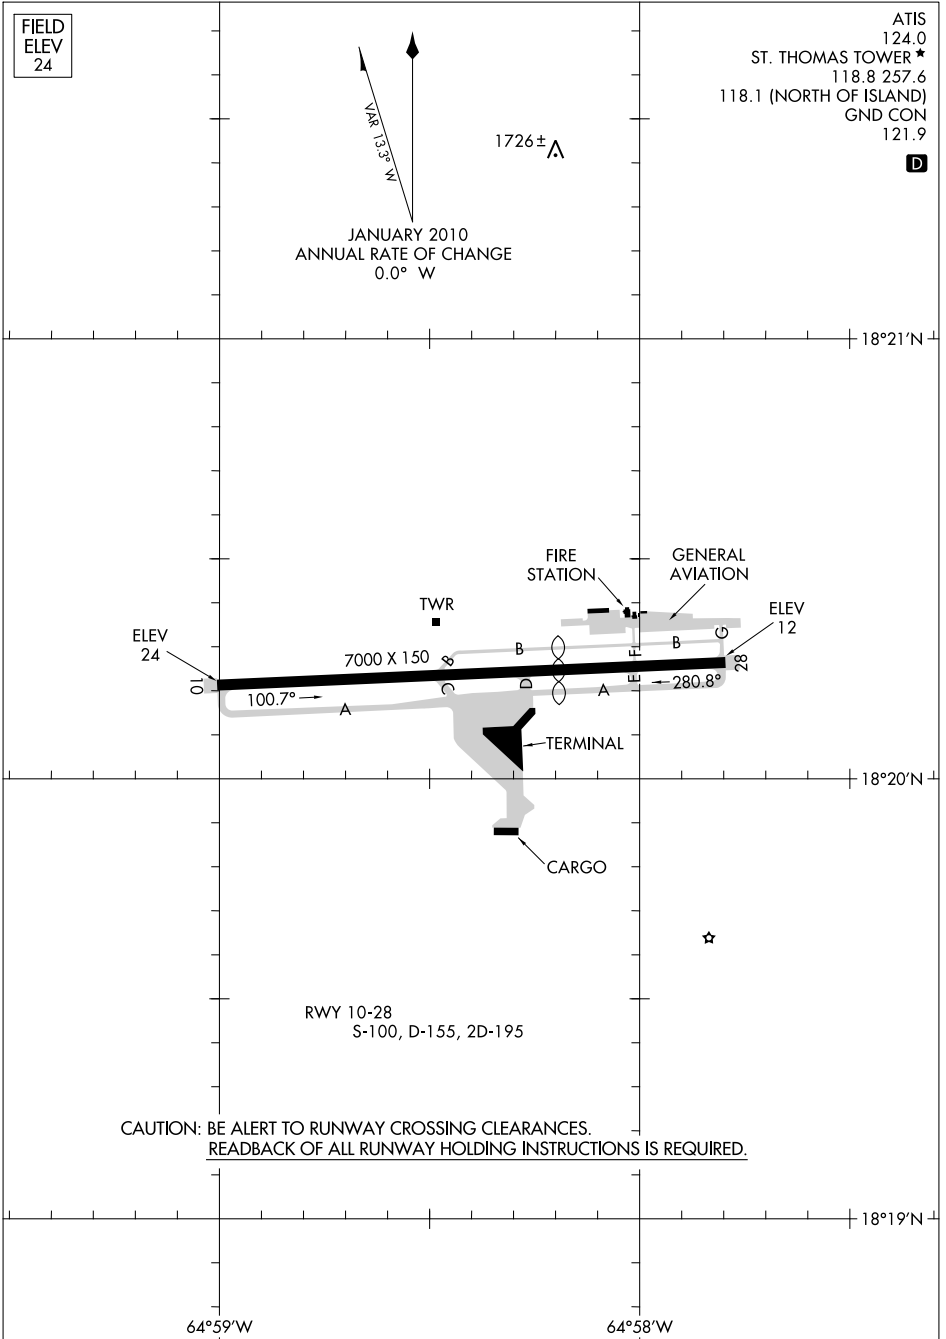

14093

AIRPORT DIAGRAM

AL-5005 (FAA)

CYRIL E KING (STT) (TIST)
ST. THOMAS, VIRGIN ISLANDS

SE-3, 08 JAN 2015 to 05 FEB 2015

SE-3, 08 JAN 2015 to 05 FEB 2015

AIRPORT DIAGRAM

14093

ST. THOMAS, VIRGIN ISLANDS
CYRIL E KING (STT) (TIST)