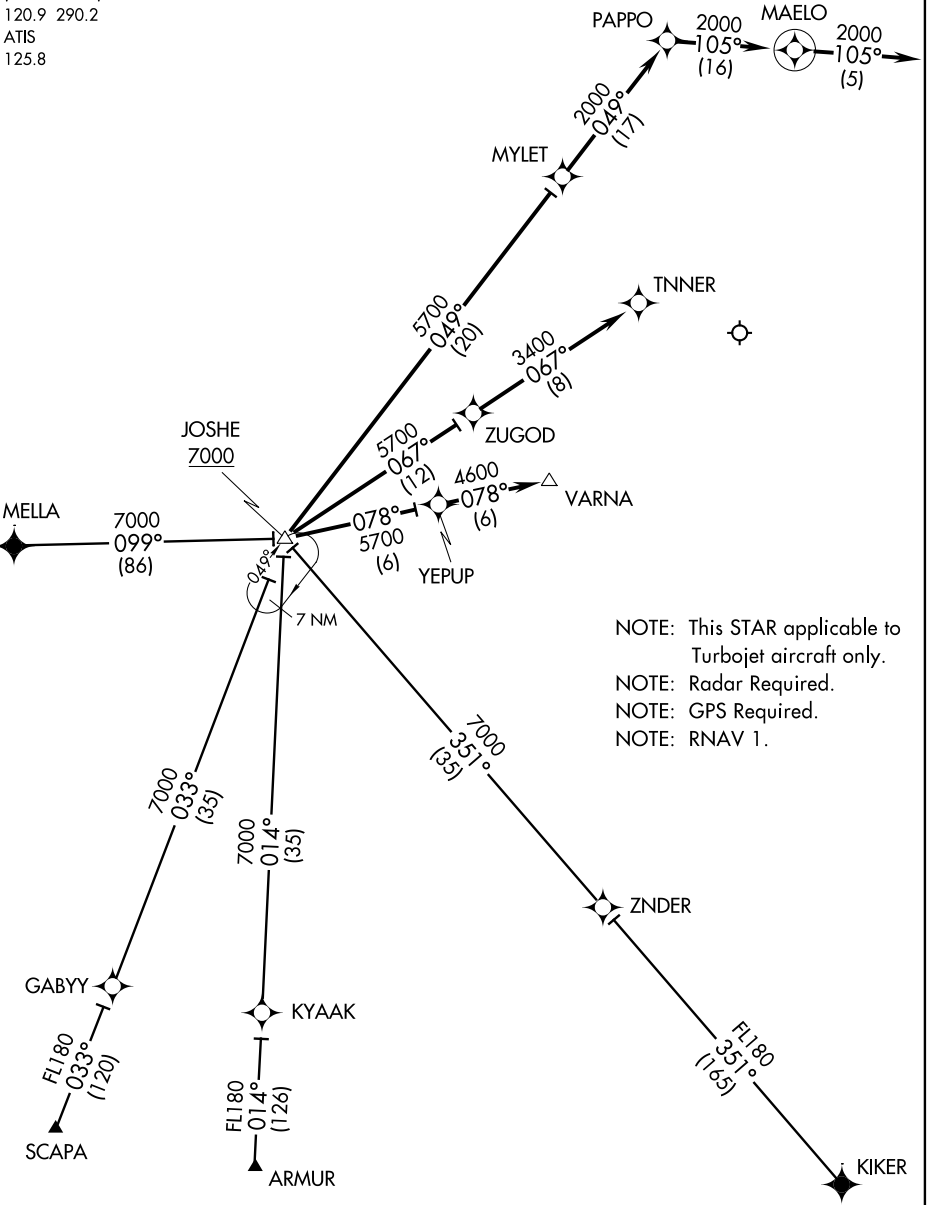

JOSHE THREE ARRIVAL (RNAV)

SAN JUAN APP CON
(West & Southwest)
119.4 269.2
(North & East)
120.9 290.2
ATIS
125.8

NOTE: This STAR applicable to Turbojet aircraft only.
NOTE: Radar Required.
NOTE: GPS Required.
NOTE: RNAV 1.

NOTE: Chart not to scale.

(NARRATIVE ON FOLLOWING PAGE)

SE-3, 08 JAN 2015 to 05 FEB 2015

SE-3, 08 JAN 2015 to 05 FEB 2015

JOSHE THREE ARRIVAL (RNAV)